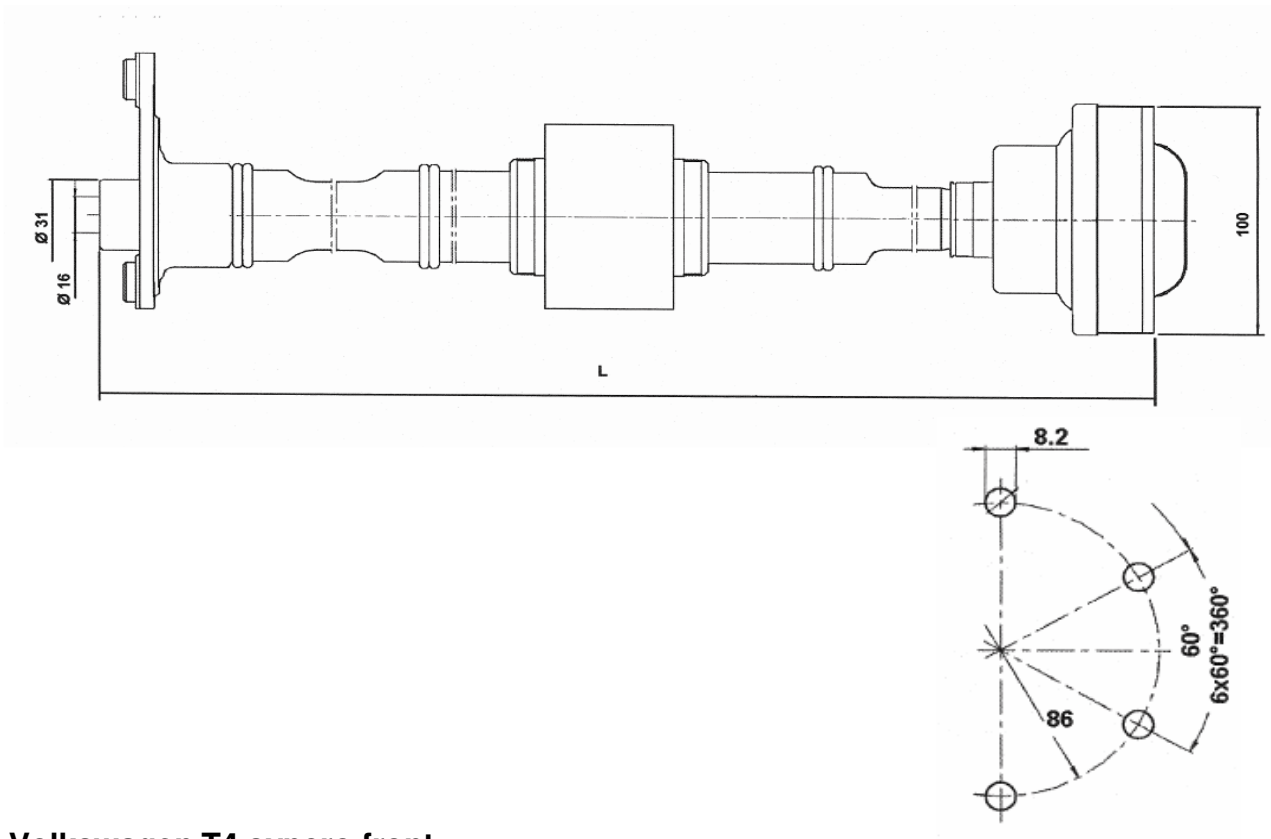

Volkswagen T4 syncro front

LTS PARTS	OE-part No.	L	notice
9-28103	7D0 521 103	955	NEW !