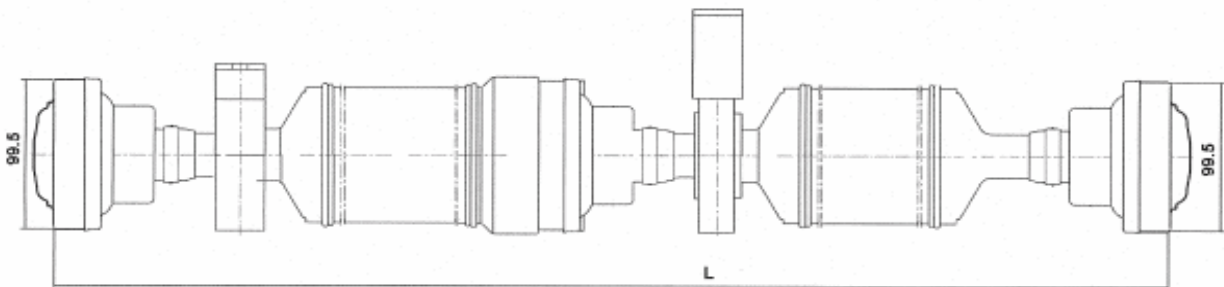

Volkswagen T5 syncro

LTS PARTS	OE-part No.	L	notice
9-28107	7H3 521 102 A	1947	NEW !
9-28108	7H1 521 102 A	1582	NEW !