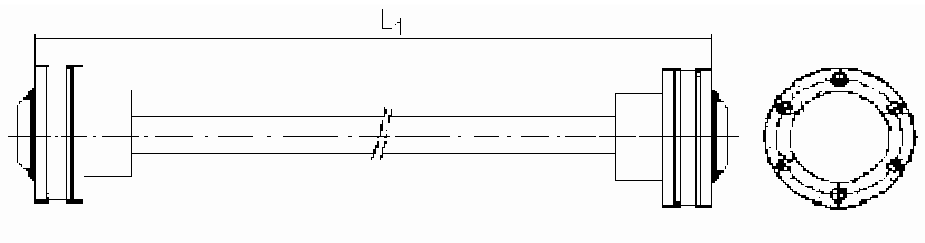

Mercedes Vito / Viano

LTS PARTS	OE-part No.	L₁	flange			notice
			∅	number of holes	∅ hole	
9-28083	A6393370010	430	103	6	8,2	manual transmission NEW!
9-28084	A6393370110	480	103	6	8,2	automatic transmission NEW!