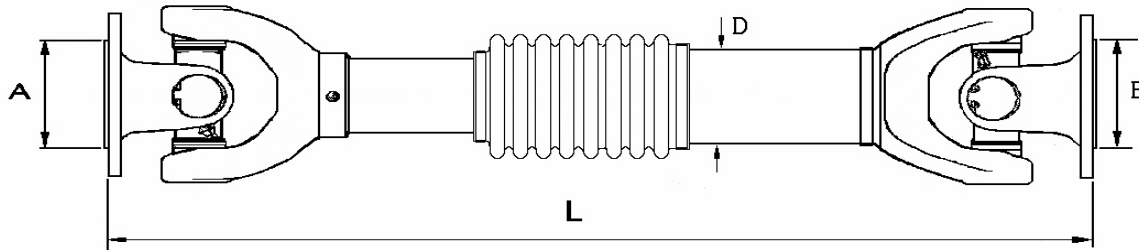

Trasmissioni Gamma Light

Land Rover

LTS PARTS	OE-part No.	L	A	B	50	
9-27915	571973	852	60 30° joint angle	60 30° joint angle	51	Range Rover; rear

LTS PARTS	OE-part No.	L	A	B	D	notice
9-27916	553000	580	60 20° joint angle	60 20° joint angle	51	Series 3 ;front
9-27917	FRC 6243	605	60 20° joint angle	60 20° joint angle	51	LR 90; front
9-27918	571955	620	60 20° joint angle	60 20° joint angle	51	Range Rover; front
9-27919	FRC 4799	620	60 20° joint angle	60 20° joint angle	51	LR 110; front
9-27920	FRC 5566	650	60 20° joint angle	60 20° joint angle	51	LR 110; front

Trasmissioni Gamma Light

Land Rover

> 30° joint angle

> 30° joint angle

LTS PARTS	OE-part No.	L	A	B	D	notice
9-27922	591278	528	60 30° joint angle	60 30° joint angle	51	Serie 3; front
9-27923	594361	618	60 30° joint angle	60 30° joint angle	51	Serie 3; front