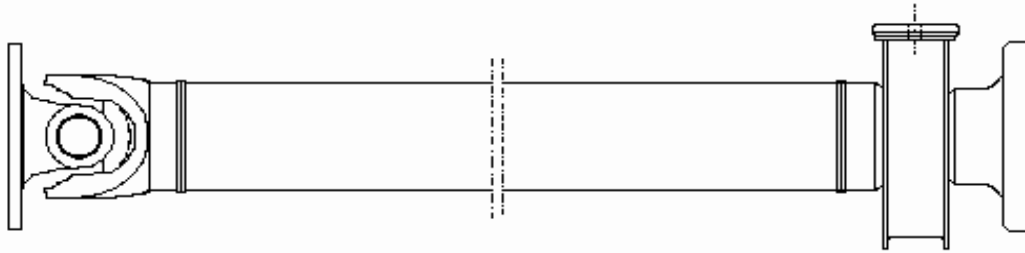

Trasmissioni Gamma Light

Volkswagen

Volkswagen LT

LTS PARTS	OE-part No.	L	flange			Ø tube	notice
			Ø	number of holes	Ø hole		
9-27980	2D0 521 107H	950	120	4	10		NEW !
9-27943	2D0 521 107 F	950	120	4	10	70	NEW !
9-27941	2D0 521 107 N	853	120	4	10	70	NEW !