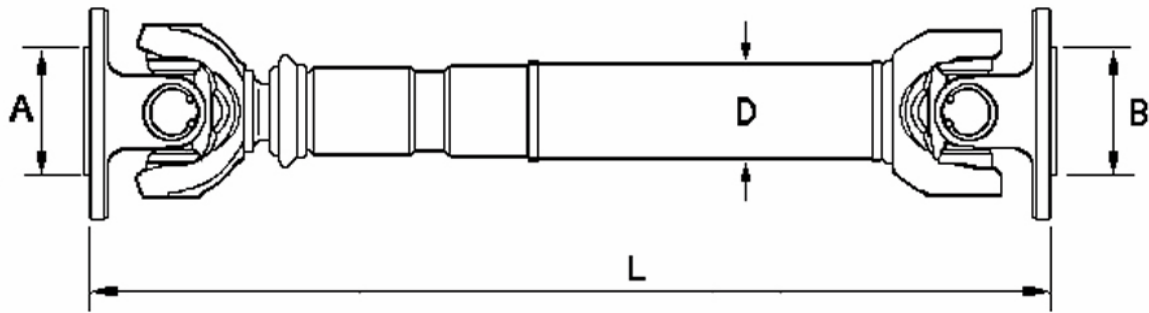

Trasmissioni Gamma Light

Land Rover

> 30° joint angle

> 30° joint angle

LTS PARTS	OE-part No.	L	A	B	D	notice
9-27922	591278	528	60 30° joint angle	60 30° joint angle	51	Serie 3; front
9-27923	594361	618	60 30° joint angle	60 30° joint angle	51	Serie 3; front