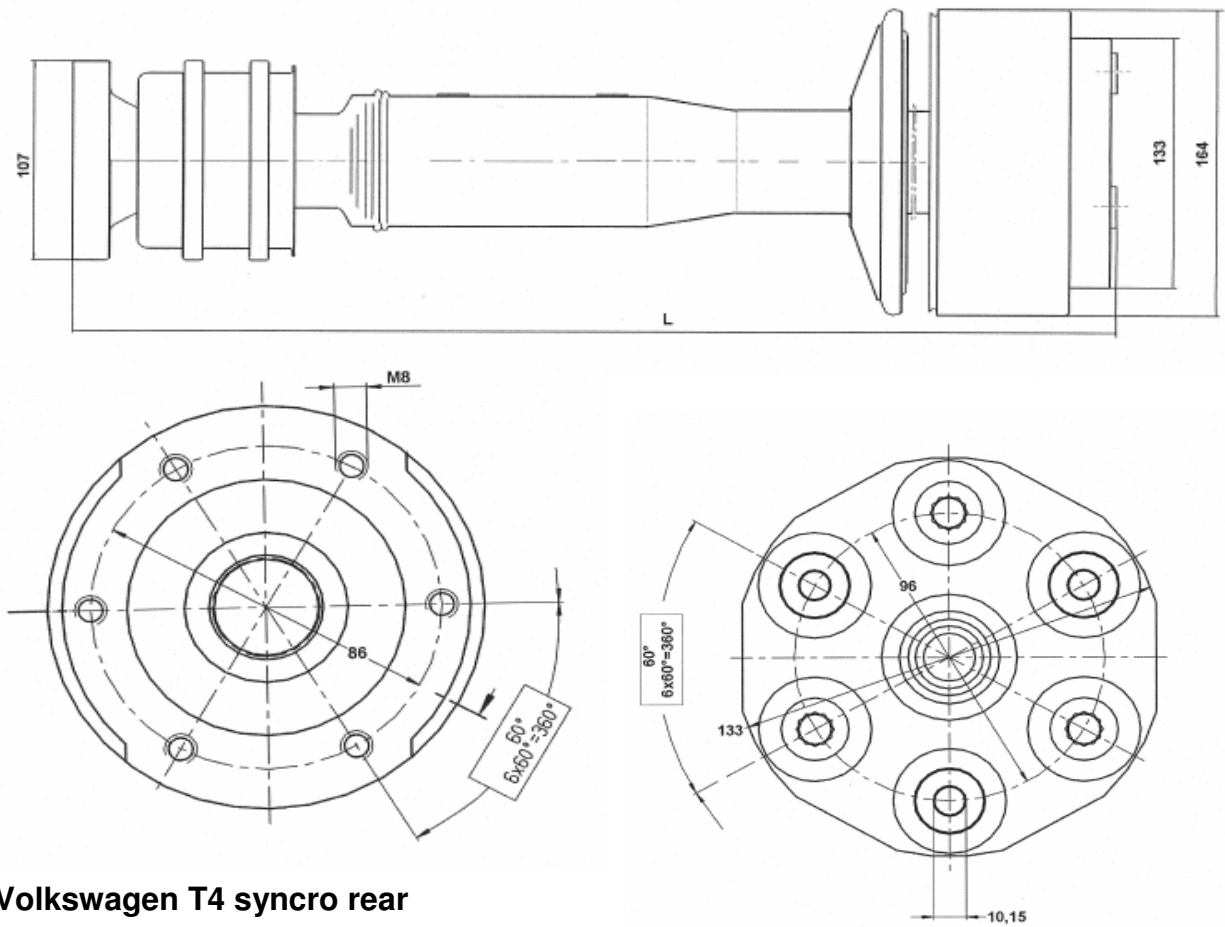

Volkswagen T4 syncro rear

LTS PARTS	OE-part No.	L	notice
9-28104	7D0 521 109	1621	NEW !