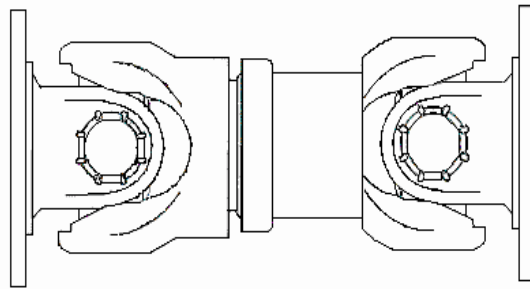

Mercedes Sprinter

LTS PARTS	OE-part No.	L	flange			notice
			∅	number of holes	∅ hole	
9-27985	A9024100102	340	120	4	10	
9-27986	A9024100902	250	120	4	10	
9-27988	A9024101302	353	120	4	10	
9-27989	A9024101602	311	120	4	10