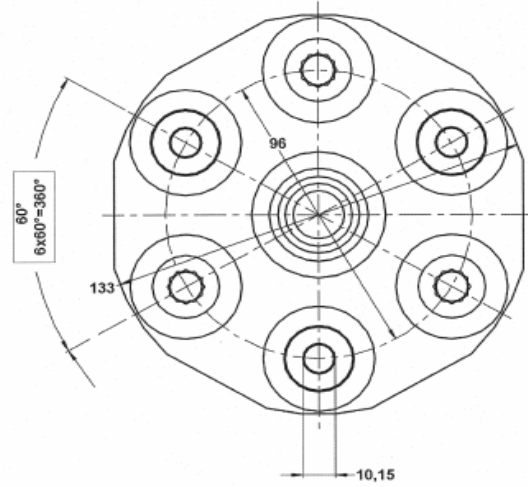

Volkswagen

Volkswagen T4 syncro

LTS PARTS	OE-part No.	L	notice
9-21105	7D0 521 102 A	2020	Long weel base NEW !

Trasmissioni Gamma Light

Volkswagen

Volkswagen T5 syncro

LTS PARTS	OE-part No.	L	notice
9-28106	7H0 521 101	820	NEW !

← direction of travel

Volkswagen T5 syncro

LTS PARTS	OE-part No.	L	notice
9-28107	7H3 521 102 A	1947	NEW !
9-28108	7H1 521 102 A	1582	NEW !

Trasmissioni Gamma Light

Volkswagen

Volkswagen Sharan syncro

LTS PARTS	OE-part No.	L	notice
9-28109	7M3 521 103 B	1570	NEW !