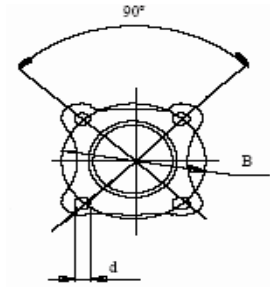

Trasmissioni Gamma Light

Suzuki