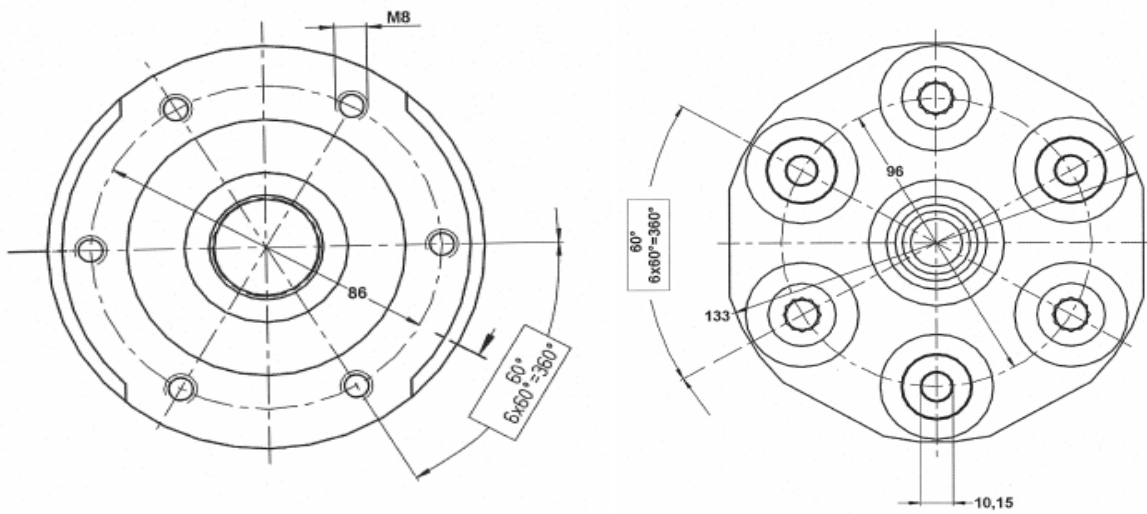

Trasmissioni Gamma Light

Volkswagen

Volkswagen T4 syncro

LTS PARTS	OE-part No.	L	notice
9-21105	7D0 521 102 A	2020	Long weel base NEW !