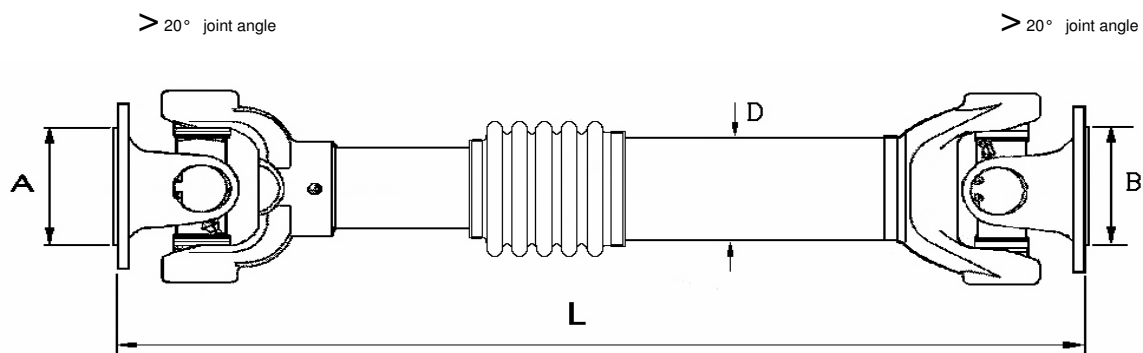

Trasmissioni Gamma Light

Land Rover

LTS PARTS	OE-part No.	L	A	B	50	
9-27915	571973	852	60 30° joint angle	60 30° joint angle	51	Range Rover; rear

LTS PARTS	OE-part No.	L	A	B	D	notice
9-27916	553000	580	60 20° joint angle	60 20° joint angle	51	Series 3 ;front
9-27917	FRC 6243	605	60 20° joint angle	60 20° joint angle	51	LR 90; front
9-27918	571955	620	60 20° joint angle	60 20° joint angle	51	Range Rover; front
9-27919	FRC 4799	620	60 20° joint angle	60 20° joint angle	51	LR 110; front
9-27920	FRC 5566	650	60 20° joint angle	60 20° joint angle	51	LR 110; front