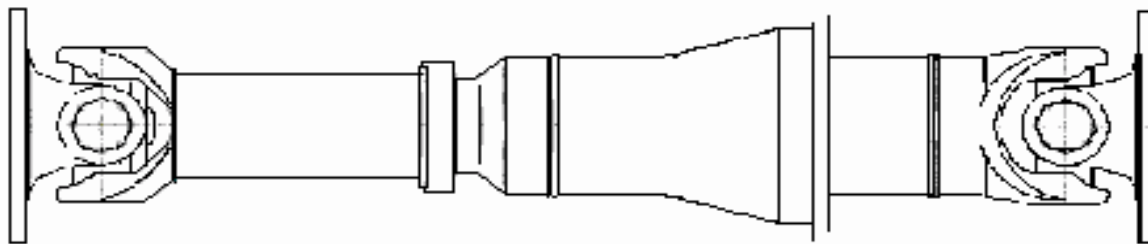

Mercedes Sprinter

LTS PARTS	OE-part No.	L	flange			Ø tube	notice
			Ø	number of holes	Ø hole		
9-27945	A9014101501	819	120	4	10	70	
9-27946	A9014101601	916	120	4	10	70	
9-27943	A9014102401	950	120	4	10	70	
9-27944	A9014102501	874	120	4	10		
9-27941	A9014102601	853	120	4	10	70	
9-27940	A9014102701	777	120	4	10	70	
9-27947	A9014103301	751	120	4	10	70	
9-27980	A9034100801	950	120	4	10		
9-27942	A9034101001	874	120	4	10	70	

tube diameter may vary