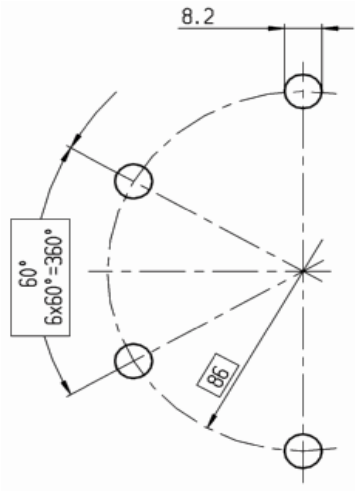

Trasmissioni Gamma Light

Volkswagen

Volkswagen Sharan syncro

LTS PARTS	OE-part No.	L	notice
9-28110	7M3 521 102	873	NEW !