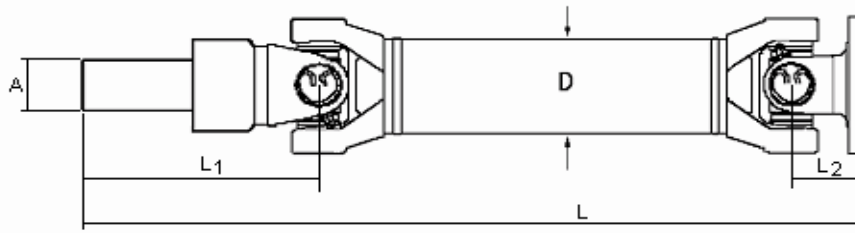

Trasmissioni Gamma Light

Suzuki