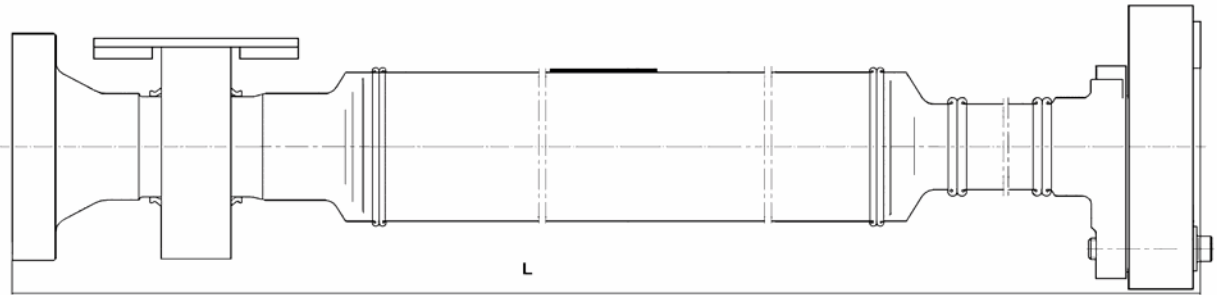

← direction of travel

Volkswagen T5 syncro

LTS PARTS	OE-part No.	L	notice
9-28107	7H3 521 102 A	1947	NEW !
9-28108	7H1 521 102 A	1582	NEW !

Trasmissioni Gamma Light

Volkswagen

Volkswagen Sharan syncro

LTS PARTS	OE-part No.	L	notice
9-28109	7M3 521 103 B	1570	NEW !