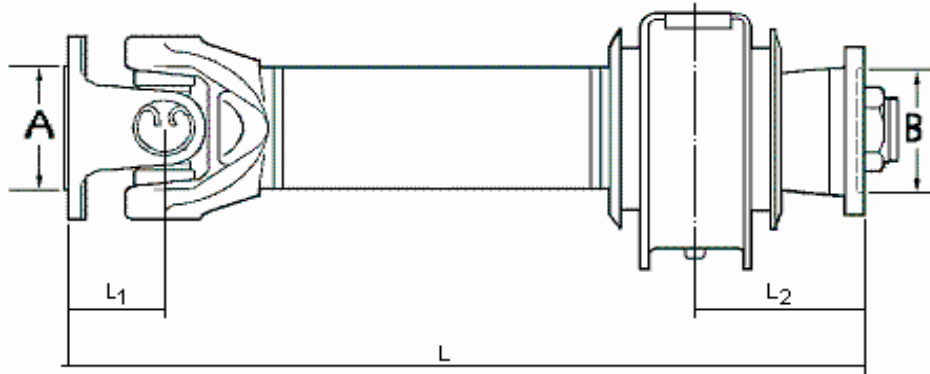

Mitsubishi Canter

LTS PARTS	OE-part No.	L	L1	L2	A	B	4 x d	notice
9-28001	ML 130226	606,5	45	68	60	90	4 x 10,2	
9-28002	ML 130274	626,5	45	68	60	90	4 x 10,2	
9-28003	ML 130278	921,5	45	68	60	90	4 x 10,2	
9-28004	ML 130003	926,5	45	68	60	90	4 x 10,2	
9-28005	ML 130276	961,5	45	68	60	90	4 x 10,2	
9-28006	ML 130005	966,5	45	68	60	90	4 x 10,2	
9-28007	ML 130280	728	45	69	70	100	4 x 12,2	
9-28008	ML 130008	818	45	69	70	100	4 x 12,2	
9-28009	ML 130282	928	45	69	70	100	4 x 12,2	
9-28010	ML 130010	1018	45	69	70	100	4 x 12,2	
9-28011	ML 130284	1178	45	69	70	100	4 x 12,2	
9-28012	ML 130012	1273	45	69	70	100	4 x 12,2