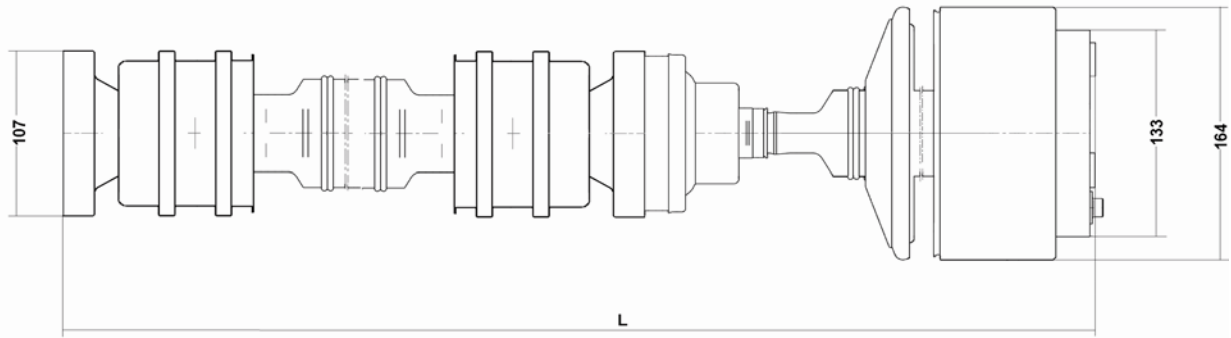

Trasmissioni Gamma Light

Volkswagen

Volkswagen T4 syncro

LTS PARTS	OE-part No.	L	notice
9-21105	7D0 521 102 A	2020	Long weel base NEW !