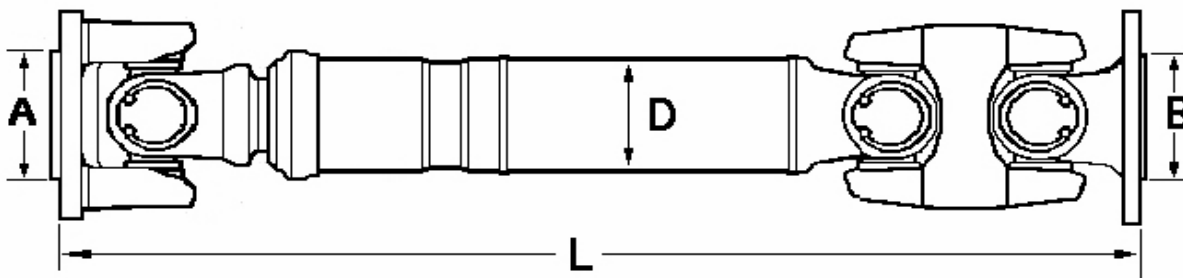

Discovery

LTS PARTS	OE-part No.	L	A	B	D	notice
9-28088	TVB 000100	604	60	65	50	front NEW !