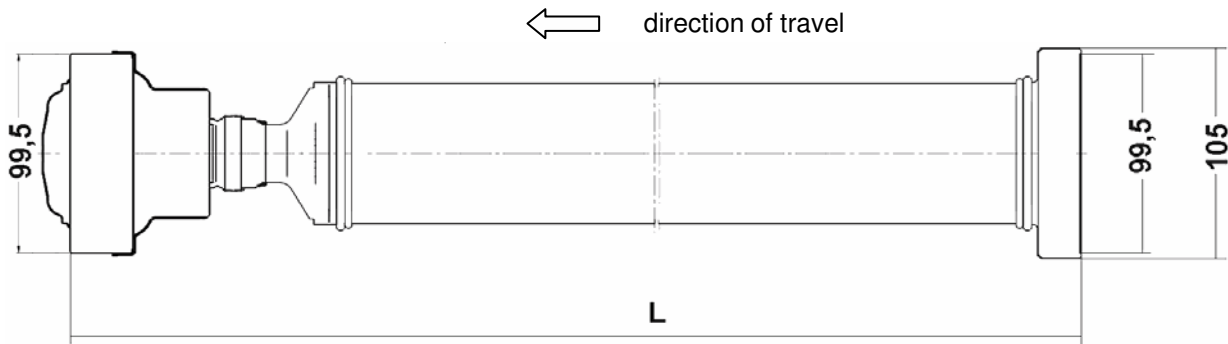

Volkswagen

Volkswagen T4 syncro

LTS PARTS	OE-part No.	L	notice
9-21105	7D0 521 102 A	2020	Long weel base NEW !

Trasmissioni Gamma Light

Volkswagen

Volkswagen T5 syncro

LTS PARTS	OE-part No.	L	notice
9-28106	7H0 521 101	820	NEW !