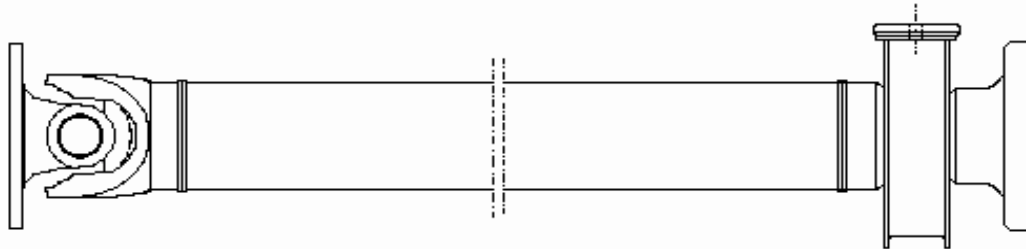

Trasmissioni Gamma Light

Mercedes