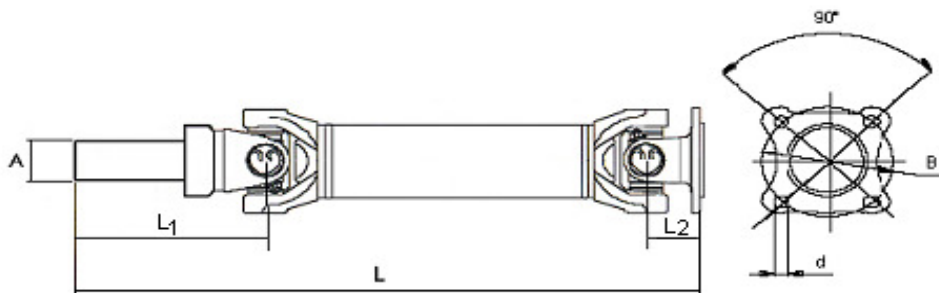

Nissan Serena, Cargo

LTS									
PARTS	OE-Part.No.	L	A	B	L2	L1	4xØ	spline	notice
9-28013	37000-7C000	738,5	35	81,25	43	150,5	4 x 10	Ø25x24xM1	
9-28014	37000-7C002	768,5	35	81,25	43	150,5	4 x 10	Ø25x24xM1	
9-28015	37000-7C003	833,5	35	81,25	43	150,5	4 x 10	Ø25x24xM1	
9-28016	37000-9C503	928,5	35	81,25	43	150,5	4 x 10	Ø25x24xM1	
9-28085	37000-7C001	673,5	35	81,25	43	150,5	4 x 10	Ø25x24xM1	NEW !