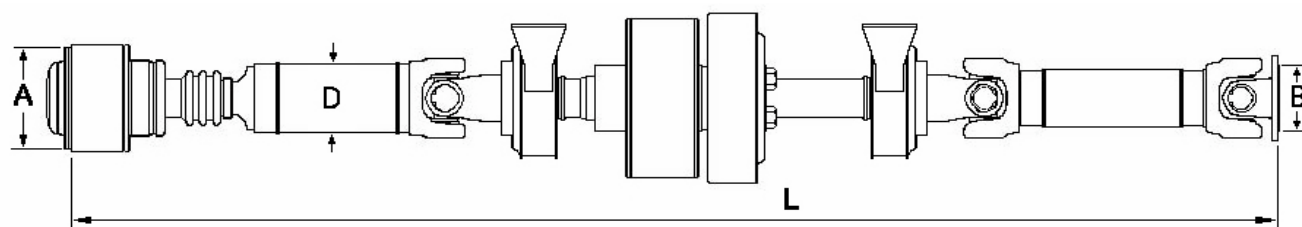

Freelander

LTS PARTS	OE-part No.	L	A	B	D	notice
9-28087	TVB 000170	2010	95	57	60	front NEW !