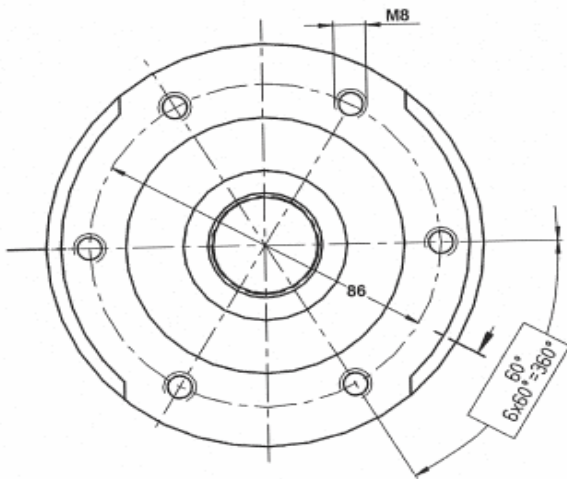

← direction of travel

Volkswagen T5 syncro

LTS PARTS	OE-part No.	L	notice
9-28107	7H3 521 102 A	1947	NEW !
9-28108	7H1 521 102 A	1582	NEW !

Trasmissioni Gamma Light

Volkswagen

Volkswagen Sharan syncro

LTS PARTS	OE-part No.	L	notice
9-28109	7M3 521 103 B	1570	NEW !