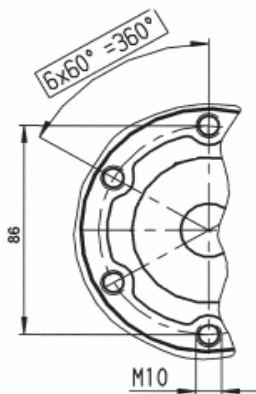

tube diameter may vary

Volkswagen T4 syncro front

LTS PARTS	OE-part No.	L	notice
9-28103	7D0 521 103	955	NEW !

Volkswagen T4 syncro rear

LTS PARTS	OE-part No.	L	notice
9-28104	7D0 521 109	1621	NEW !

Trasmissioni Gamma Light

Volkswagen

Volkswagen T4 syncro

LTS PARTS	OE-part No.	L	notice
9-21105	7D0 521 102 A	2020	Long weel base NEW !

Trasmissioni Gamma Light

Volkswagen

Volkswagen T5 syncro

LTS PARTS	OE-part No.	L	notice
9-28106	7H0 521 101	820	NEW !

← direction of travel

Volkswagen T5 syncro

LTS PARTS	OE-part No.	L	notice
9-28107	7H3 521 102 A	1947	NEW !
9-28108	7H1 521 102 A	1582	NEW !

Trasmissioni Gamma Light

Volkswagen

Volkswagen Sharan syncro

LTS PARTS	OE-part No.	L	notice
9-28109	7M3 521 103 B	1570	NEW !