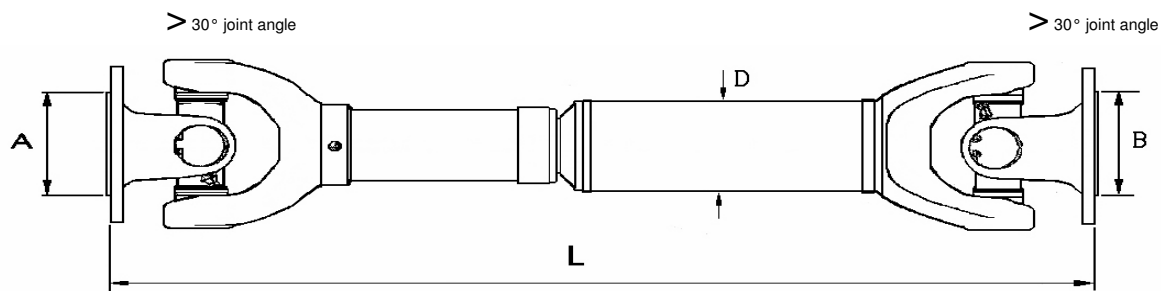

Trasmissioni Gamma Light

Land Rover

LTS PARTS	OE-part No.	L	A	B	50	
9-27915	571973	852	60 30° joint angle	60 30° joint angle	51	Range Rover; rear

LTS PARTS	OE-part No.	L	A	B	D	notice
9-27916	553000	580	60 20° joint angle	60 20° joint angle	51	Series 3 ;front
9-27917	FRC 6243	605	60 20° joint angle	60 20° joint angle	51	LR 90; front
9-27918	571955	620	60 20° joint angle	60 20° joint angle	51	Range Rover; front
9-27919	FRC 4799	620	60 20° joint angle	60 20° joint angle	51	LR 110; front
9-27920	FRC 5566	650	60 20° joint angle	60 20° joint angle	51	LR 110; front