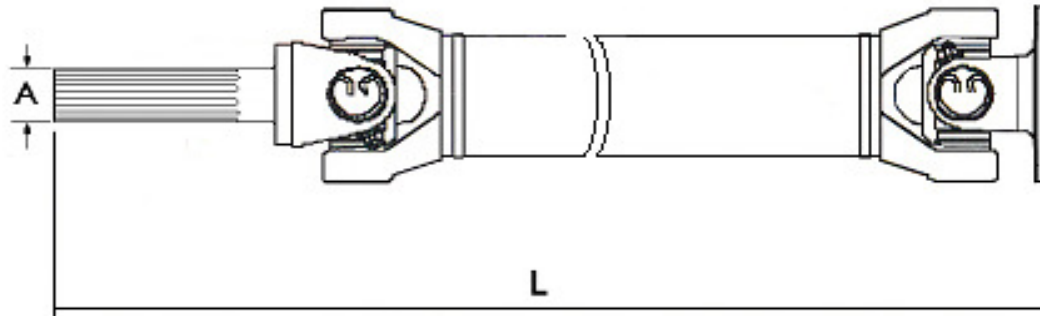

Mercedes 207 A 410

LTS PARTS	OE-part No.	L	spline		flange			notice
			∅	∅	number of holes	∅ hole	∅ tube	
9-27931	A6014100102	1684	34	90	6	8	90	
9-27932	A6014100202	1384	34	90	6	8	70	
9-28066	A6014109501	1204	34	90	6	8	90	
9-28069	A6114100902	1368	34	90	6	10	70	
9-28070	A6114101002	1668	34	90	6	10	90	
9-28072	A6114101102	1632	34	90	6	10	90	
9-28074	A6114101202	1332	34	90	6	10	70	
9-28075	A6114101502	1646	37	90	6	10	90	
9-28076	A6114101602	1346	37	90	6	10	70	
9-28077	A6114101802	1646	37	90	6	10	90	
9-28078	A6114101902	1346	37	90	6	10	70	

tube diameter may vary