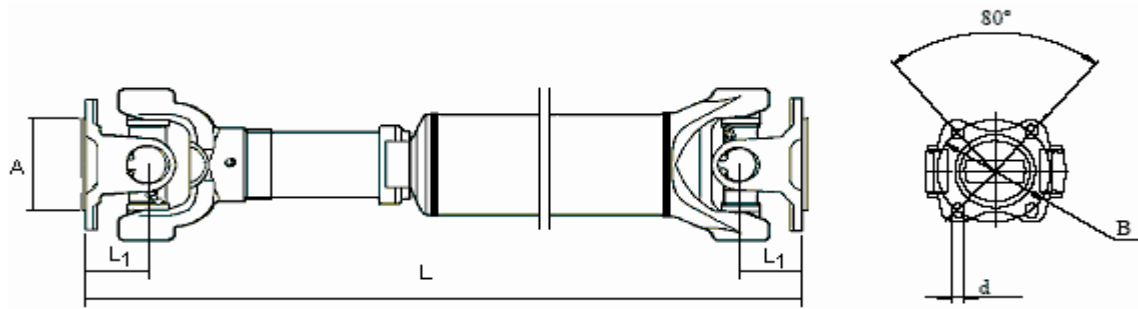

Mitsubishi Center

LTS PARTS	OE-part No.	L	L1	A	B	4 x d	notice
9-27991	ML 130286	889	45	60	90	4 x 12,2	
9-27992	ML 130227	914	45	60	90	4 x 12,2	
9-27993	ML 130006	959	45	60	90	4 x 12,2	
9-27994	ML 130004	999	45	60	90	4 x 12,2	
9-27995	ML 130002	1069	45	60	90	4 x 12,2	
9-27996	ML 130009	1010	45	70	100	4 x 12,2	
9-27997	ML 130288	1140	45	70	100	4 x 12,2	
9-27998	ML 130011	1215	45	70	100	4 x 12,2	
9-27999	ML 130007	1230	45	70	100	4 x 12,2	
9-28000	ML 130013	1400	45	70	100	4 x 12,2