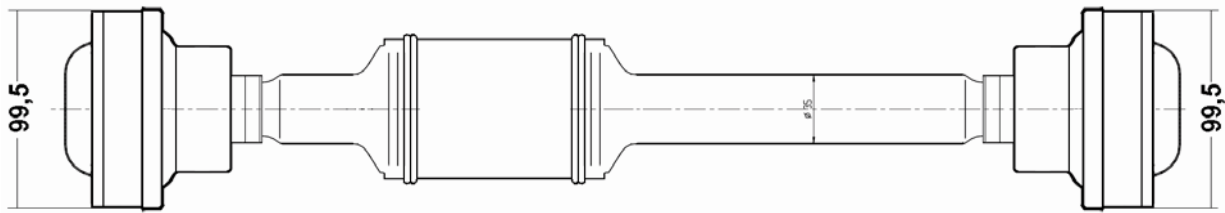

Trasmissioni Gamma Light

Volkswagen

Volkswagen Sharan syncro

LTS PARTS	OE-part No.	L	notice
9-28110	7M3 521 102	873	NEW !